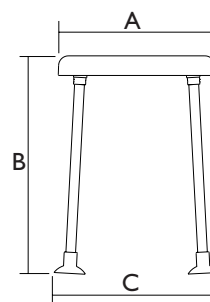

AQUATEC DOT THE HANDY LITTLE ONE

- ... Round shape fits in every shower
- ... Rustproof
- ... Flat packed for cost-saving storage and transport
- ... Easy and quick assembly (without tools)
- ... Particularly light weight: 2.5 kg only
- ... Textured seat and drainage hole for anti-slip protection
- ... Large non-slip rubber tips

Order numbers	AQUATEC DOT
Shower stool, round, seat height 50 cm	10200-32
Shower stool, round, seat height 55 cm	10201-32
Dimensions	
Seat height (B)	500/550 mm
Seat width (A)	400 mm
Total width (C)	460 mm
Total length (C)	460 mm
Total height (B)	500/550 mm
Other	
Weight	2.5 kg
Load capacity	100 kg
Colour	white-blue

AQUATEC DISK ON DOT

With a flick of the wrist the **AQUATEC DOT** turns into a shower stool with a rotating seat.

Order numbers	AQUATEC DISK ON DOT	AQUATEC DISK ON DOT
	Seat height 50 cm	Seat height 55 cm
<i>DISK blue + DOT + adapter</i>	9.00.002	9.01.002
<i>DISK grey + DOT + adapter</i>	9.00.008	9.01.008
Adapter (for re-fitting)	15326	15326

Dimensions		
Seat height (B)	523 mm	573 mm
Seat width (A)	400 mm	400 mm
Total width (C)	460 mm	460 mm
Total length (C)	460 mm	460 mm
Total height (B)	523 mm	573 mm

Other		
Weight	4.1 kg	4.1 kg
Load capacity	100 kg	100 kg
Colours <i>DISK</i>	blue or grey	blue or grey