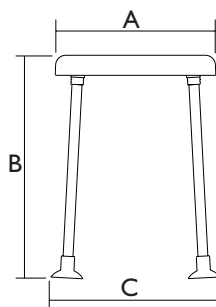

AQUATEC DOT THE HANDY LITTLE ONE

- ... Round shape fits in every shower
- ... Rustproof
- ... Flat packed for cost-saving storage and transport
- ... Easy and quick assembly (without tools)
- ... Particularly light weight: 2.5 kg only
- ... Textured seat and drainage hole for anti-slip protection
- ... Large non-slip rubber tips

Order numbers	AQUATEC DOT
Shower stool, round, seat height 50 cm	10200-32
Shower stool, round, seat height 55 cm	10201-32
Dimensions	
Seat height (B)	500/550 mm
Seat width (A)	400 mm
Total width (C)	460 mm
Total length (C)	460 mm
Total height (B)	500/550 mm
Other	
Weight	2.5 kg
Load capacity	100 kg
Colour	white-blue

AQUATEC DISK ON DOT

With a flick of the wrist the **AQUATEC DOT** turns into a shower stool with a rotating seat.

Order numbers	AQUATEC DISK ON DOT	AQUATEC DISK ON DOT
	Seat height 50 cm	Seat height 55 cm
<i>DISK blue + DOT + adapter</i>	9.00.002	9.01.002
<i>DISK grey + DOT + adapter</i>	9.00.008	9.01.008
Adapter (for re-fitting)	15326	15326

Dimensions		
Seat height (B)	523 mm	573 mm
Seat width (A)	400 mm	400 mm
Total width (C)	460 mm	460 mm
Total length (C)	460 mm	460 mm
Total height (B)	523 mm	573 mm

Other		
Weight	4.1 kg	4.1 kg
Load capacity	100 kg	100 kg
Colours <i>DISK</i>	blue or grey	blue or grey