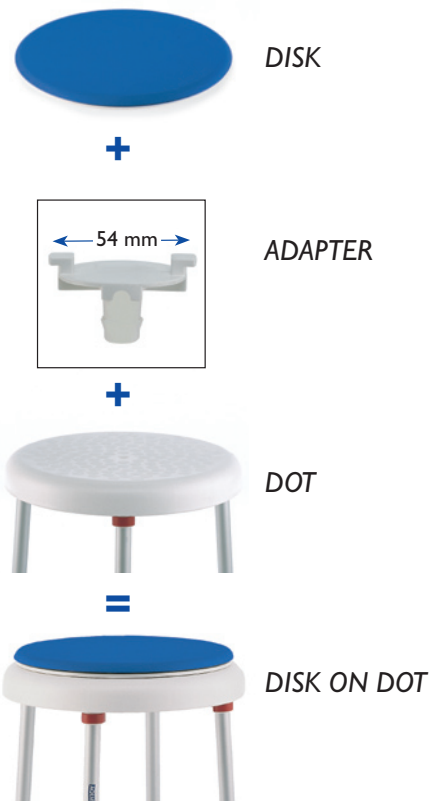

AQUATEC DOT THE HANDY LITTLE ONE

- ... Round shape fits in every shower
- ... Rustproof
- ... Flat packed for cost-saving storage and transport
- ... Easy and quick assembly (without tools)
- ... Particularly light weight: 2.5 kg only
- ... Textured seat and drainage hole for anti-slip protection
- ... Large non-slip rubber tips

Order numbers	AQUATEC DOT
Shower stool, round, seat height 50 cm	10200-32
Shower stool, round, seat height 55 cm	10201-32
Dimensions	
Seat height (B)	500/550 mm
Seat width (A)	400 mm
Total width (C)	460 mm
Total length (C)	460 mm
Total height (B)	500/550 mm
Other	
Weight	2.5 kg
Load capacity	100 kg
Colour	white-blue

AQUATEC DISK ON DOT

With a flick of the wrist the **AQUATEC DOT** turns into a shower stool with a rotating seat.

Order numbers	AQUATEC DISK ON DOT	AQUATEC DISK ON DOT
	Seat height 50 cm	Seat height 55 cm
<i>DISK blue + DOT + adapter</i>	9.00.002	9.01.002
<i>DISK grey + DOT + adapter</i>	9.00.008	9.01.008
Adapter (for re-fitting)	15326	15326

Dimensions		
Seat height (B)	523 mm	573 mm
Seat width (A)	400 mm	400 mm
Total width (C)	460 mm	460 mm
Total length (C)	460 mm	460 mm
Total height (B)	523 mm	573 mm

Other		
Weight	4.1 kg	4.1 kg
Load capacity	100 kg	100 kg
Colours <i>DISK</i>	blue or grey	blue or grey