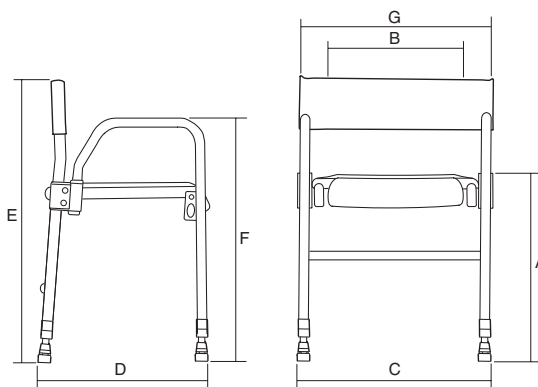

Foldable construction for space-saving storage

Order number **AQUATEC GALAXY**

Soft backrest and hygiene recess **10086-10**

Dimensions	
Seat height (A)	470 – 620 mm
Seat width (B)	400 mm
Total width (C)	580 mm
Total length (D)	460 mm
Total height (E)	840 – 890 mm
Armrest height (F)	630 mm
Width between armrests (G)	510 mm

Other	
Weight	7.5 kg
Load capacity	100 kg
Colour	white-blue