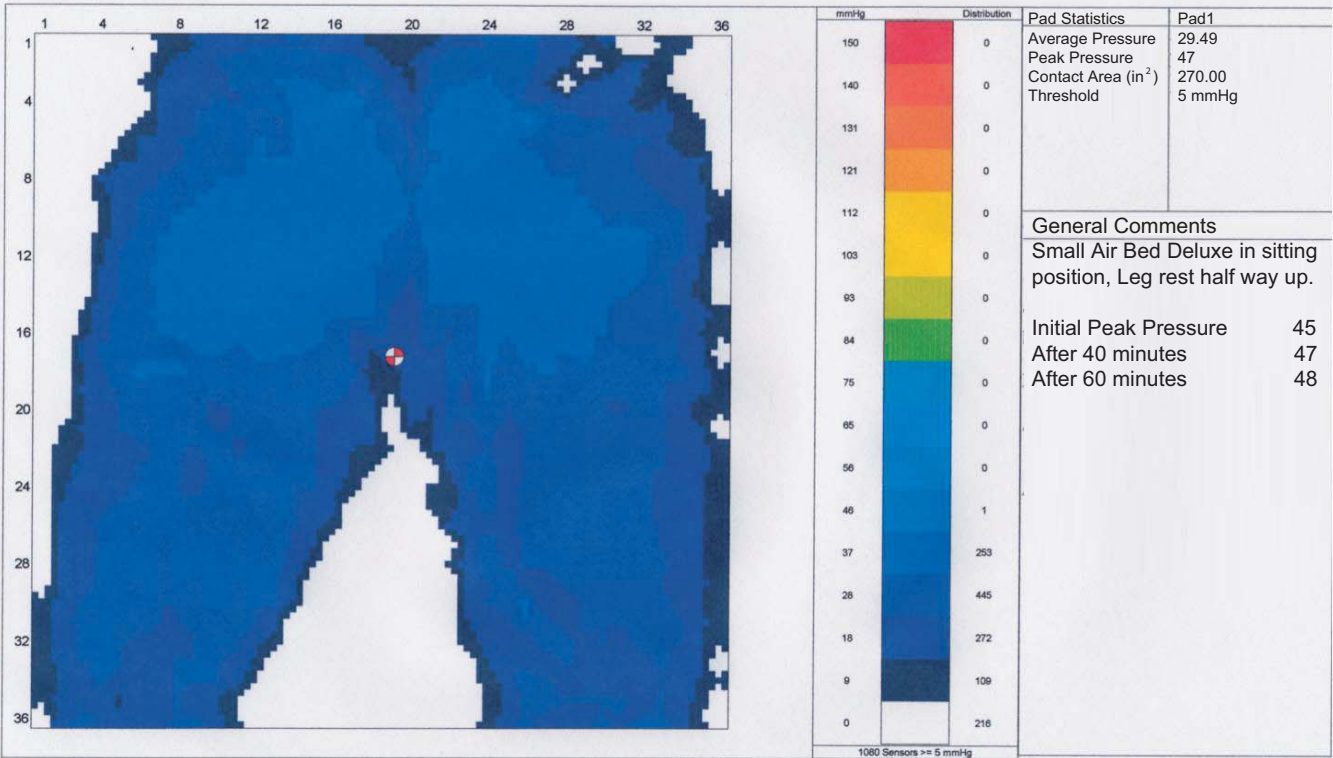

DIMENSIONS - Outside: Back width – 680mm, Seat width – 630mm, Sitting Length – 850mm.
Inside: Back width – 450mm, Seat width – 460mm, Back height – 660mm. Suit patients up to 142cm (4ft 8in).

View selected agents at www.aircomfort-oz.com

The Small Deluxe Bed Pressure Map

XSENSOR®
Pressure Mapping System

The Small Deluxe Bed in Sitting Position (Pressure Range: 10-200mmHg)

The Flip-Open Footrest

ABOVE: The XSENSOR Pressure Mapping diagram illustrates the effectiveness of the **Air Comfort Seating System™** dramatically reducing seating pressure. Dark blue - lowest pressure. Red - highest pressure.