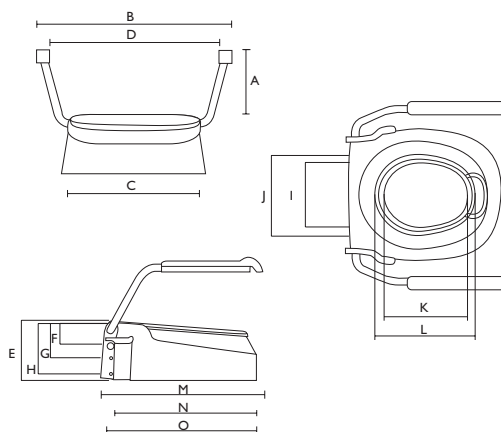

## AQUATEC 900 THE ECONOMIC ONE

- ... Quick-action screw fitting – assembly as quick as lightning
- ... Improved shape and new location for the red clips – easier access, better grip
- ... Seat can be folded back in all height positions – easy to clean
- ... Always individually adjustable:
  - three separate seat heights
  - three different angles, sloping forward
- ... Ergonomically designed armrests that can be folded up, easy to assemble and dismantle
- ... Toilet lid opens automatically if armrest is raised
- ... Available with or without armrests
- ... Handy box with practical handle

**AQUATEC 900** with optimized clips and new quick-action screw fitting

Order numbers	<b>AQUATEC 900</b>
With armrests	<b>10128-10</b>
Without armrests	<b>10129-10</b>
<b>Dimensions</b>	
Distance of seat to armrests (A)	200 mm
Total width with armrests (B)	590 mm
Total width without armrests (C)	430 mm
Width between armrests (D)	510 mm
Total height (E)	180 mm
Seat height 1 (F)	60 mm
Seat height 2 (G)	100 mm
Seat height 3 (H)	150 mm
Width of splash guard (I)	205 mm
Width of opening (J)	225 mm
Length of splash guard (K)	260 mm
Length of opening (L)	285 mm
Total length (M)	490 mm
Length from attachment to inner side of front short installation (N)	420 mm
Length from attachment to inner side of front long installation (O)	440 mm
<b>Other</b>	
Weight with armrests	5.0 kg
Weight without armrests	2.7 kg
Load capacity	120 kg
Colour	white-grey