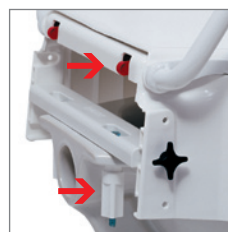

## AQUATEC 900 THE ECONOMIC ONE

- ... Quick-action screw fitting – assembly as quick as lightning
- ... Improved shape and new location for the red clips – easier access, better grip
- ... Seat can be folded back in all height positions – easy to clean
- ... Always individually adjustable:
  - three separate seat heights
  - three different angles, sloping forward
- ... Ergonomically designed armrests that can be folded up, easy to assemble and dismantle
- ... Toilet lid opens automatically if armrest is raised
- ... Available with or without armrests
- ... Handy box with practical handle

**AQUATEC 900** with optimized clips and new quick-action screw fitting

Order numbers	<b>AQUATEC 900</b>
With armrests	<b>10128-10</b>
Without armrests	<b>10129-10</b>
<b>Dimensions</b>	
Distance of seat to armrests (A)	200 mm
Total width with armrests (B)	590 mm
Total width without armrests (C)	430 mm
Width between armrests (D)	510 mm
Total height (E)	180 mm
Seat height 1 (F)	60 mm
Seat height 2 (G)	100 mm
Seat height 3 (H)	150 mm
Width of splash guard (I)	205 mm
Width of opening (J)	225 mm
Length of splash guard (K)	260 mm
Length of opening (L)	285 mm
Total length (M)	490 mm
Length from attachment to inner side of front short installation (N)	420 mm
Length from attachment to inner side of front long installation (O)	440 mm
<b>Other</b>	
Weight with armrests	5.0 kg
Weight without armrests	2.7 kg
Load capacity	120 kg
Colour	white-grey